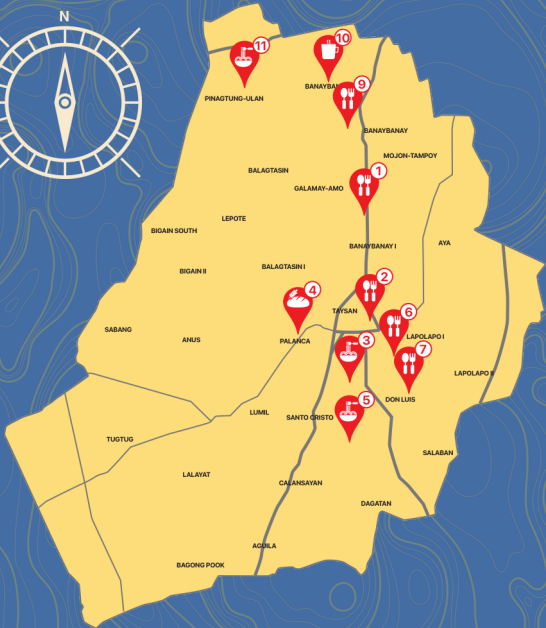

SAN JOSE

TOURIST DESTINATION MAP

FAITH & CULTURE TOUR

1. ST. JOSEPH THE PATRIARCH CHURCH

- i. Museo De San Jose
- ii. St. Joseph Marelllo Prayer Garden
- iii. Station of the Cross
- iv. Grotto
- v. Seven Joy and sorrows of St. Joseph
- vi. OST Ossuary
- vii. Parish convent
- viii. Adoration Chapel
- ix. M.P.S. Agustin Belfry

2. Old Municipal Hall

3. New San Jose Municipal Hall

4. Masilungan Ancestral House

SAN JOSE

TOURIST DESTINATION MAP

FOOD TOUR

1. Tessie's Goto and Bulalo
2. Comedor House of Crispy Pata
3. Salaban Special Lomi Hauz
4. Aguila Bakery
5. Sarap Ala Eh!
6. Señorito's
7. Binalot at Ihaw ihaw
8. Casa Rap
9. Lando and Lorie's Eatery
10. Tuesday Cafe
11. Corcolon's Lomi House

SAN JOSE

TOURIST DESTINATION MAP FUN & FARM TOUR

1. BEPCO Egg Processing Plant
2. CASADI
3. CHEF JOSE
4. SJWMPC
5. San Jose Agri-Industrial Park
6. Paraiso Village & Farm
7. Egg Statue
8. Aya Grande
9. J-Casz Resort & Holistic Park
10. Valentino Resorts & SPA
11. Milea Bee Farm
12. Bigain Hill
13. Poultry Man
14. Greenland & Bio-organic
15. Chicken Statue