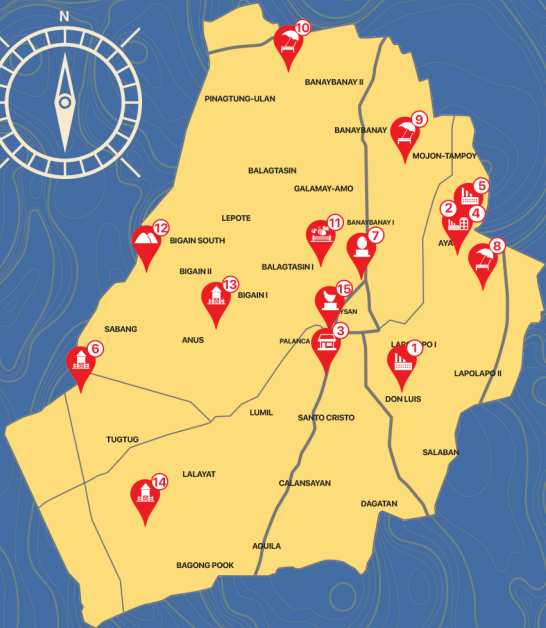

SAN JOSE

TOURIST DESTINATION MAP

FAITH & CULTURE TOUR

1. ST. JOSEPH THE PATRIARCH CHURCH

- i. Museo De San Jose
- ii. St. Joseph Marelllo Prayer Garden
- iii. Station of the Cross
- iv. Grotto
- v. Seven Joy and sorrows of St. Joseph
- vi. OST Ossuary
- vii. Parish convent
- viii. Adoration Chapel
- ix. M.P.S. Agustin Belfry

2. Old Municipal Hall

3. New San Jose Municipal Hall

4. Masilungan Ancestral House

SAN JOSE

TOURIST DESTINATION MAP

FOOD TOUR

1. Tessie's Goto and Bulalo
2. Comedor House of Crispy Pata
3. Salaban Special Lomi Hauz
4. Aguila Bakery
5. Sarap Ala Eh!
6. Señorito's
7. Binalot at Ihaw ihaw
8. Casa Rap
9. Lando and Lorie's Eatery
10. Tuesday Cafe
11. Corcolon's Lomi House

SAN JOSE

TOURIST DESTINATION MAP FUN & FARM TOUR

1. BEPCO Egg Processing Plant
2. CASADI
3. CHEF JOSE
4. SJWMPC
5. San Jose Agri-Industrial Park
6. Paraiso Village & Farm
7. Egg Statue
8. Aya Grande
9. J-Casz Resort & Holistic Park
10. Valentino Resorts & SPA
11. Milea Bee Farm
12. Bigain Hill
13. Poultry Man
14. Greenland & Bio-organic
15. Chicken Statue